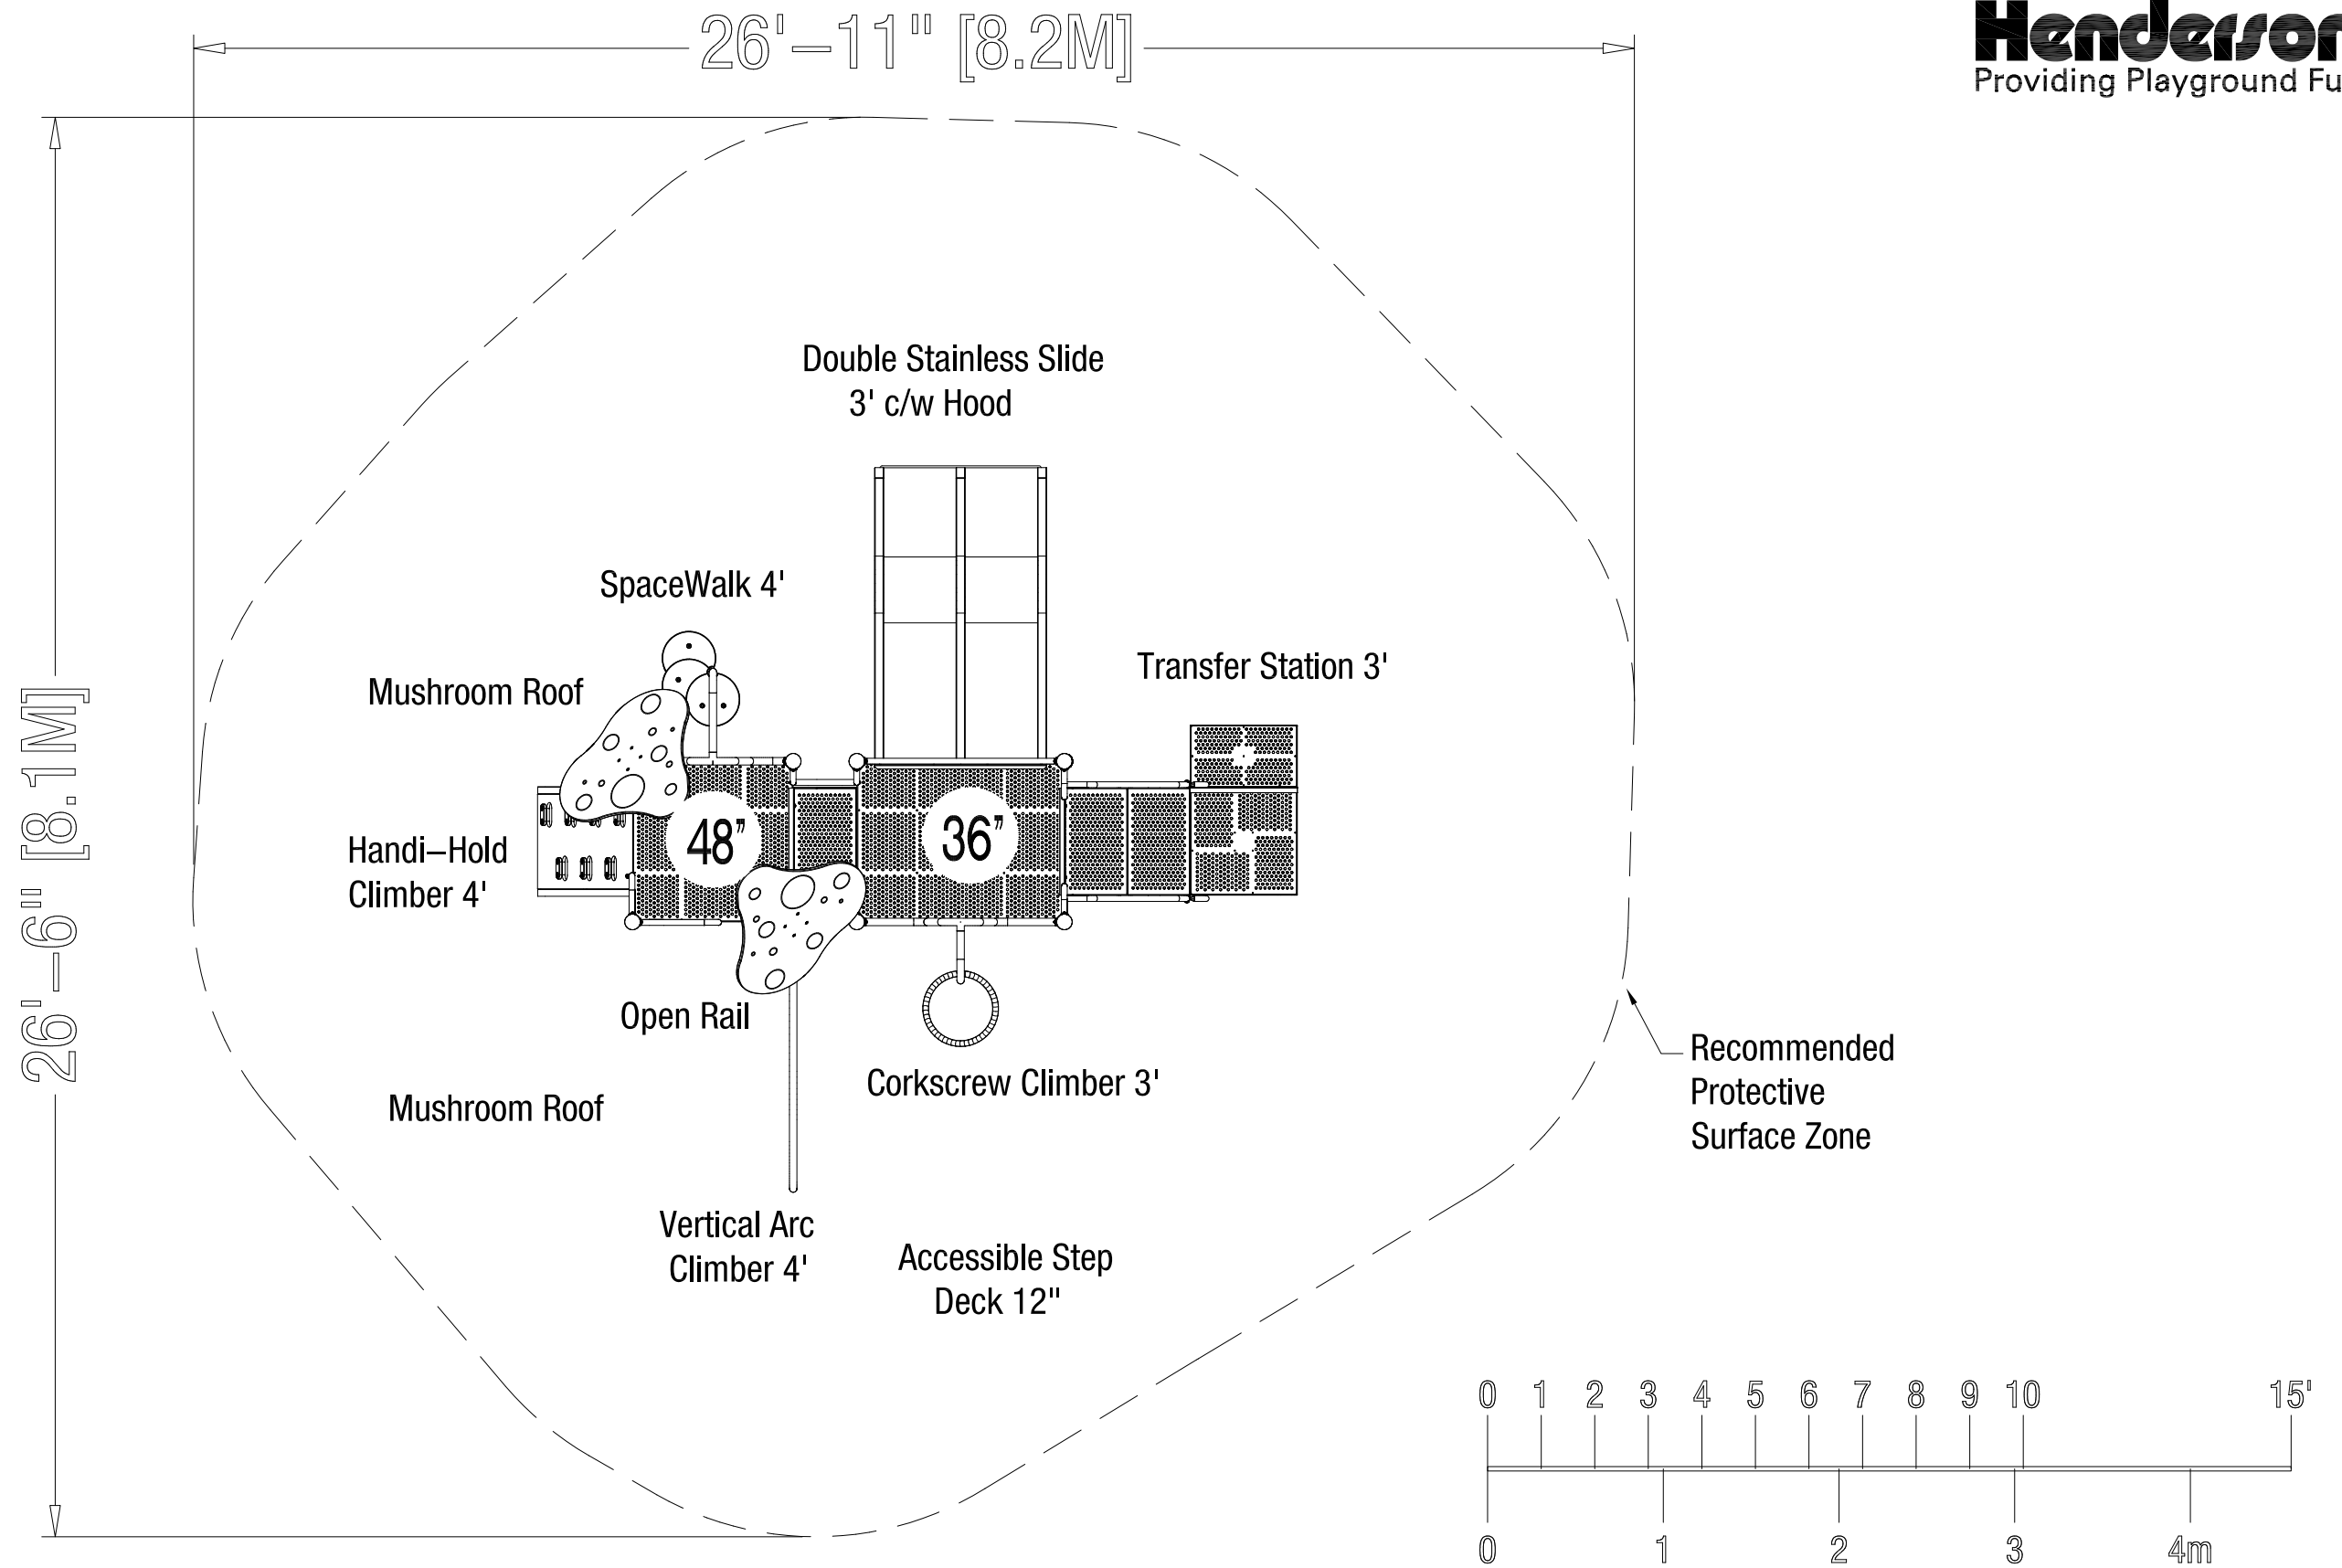

All Stainless Steel Slides
Must Face North Or East.

Model No. B305266R0

Henderson Recreation Equipment Ltd.
PO Box 68, 11 Gilbertson Drive
Simcoe, ON, Canada, N3Y 4K8
T. 1.800.265.5462
F. 519.426.9380
www.hendersonplay.ca

Salesperson | A.H.
Drawn By | R.H.
Date Drawn | November 9, 2018
Revised By |
Revision Date |

Product Line | Playsteel FIT
Standard Compliance | CAN/CSA-Z614
Best User Age | 18m to 5 yrs.
Protective Surfacing Type |
Accessibility | Yes

Border Area | 524 sq/ft
Border Perimeter | 83'
Installation Type |

WARNING: All play equipment shall have a protective surfacing zone that consists of an obstacle free soft resilient surfacing, as specified for each type of equipment and at depths to meet the critical fall heights as specified by the CAN/CSA Z614, ASTM F1487 and the U.S. Consumer Product Safety Commission.